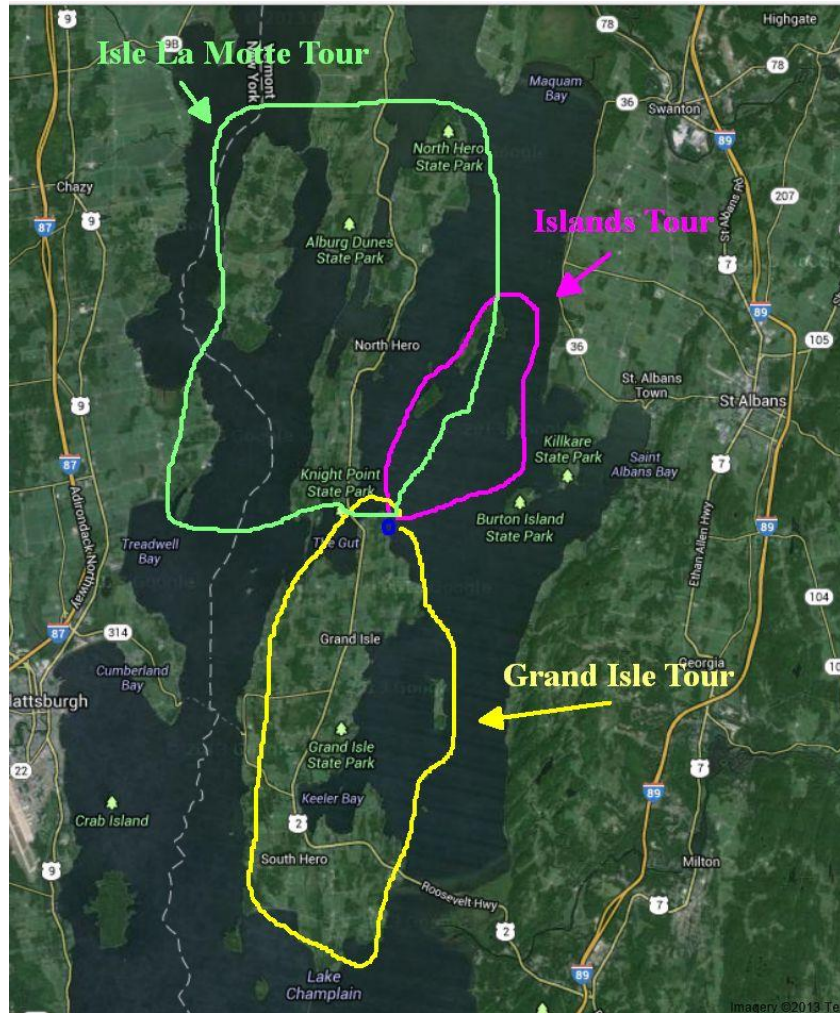

Middle Hero Floatplane Sightseeing

PREFERED ROUTES

Tour Name	Approx. Duration	2 Person PA12	Single in PA12	Single in J3
Islands	12 to 15 minutes	\$85 (\$42.50/p)	\$65	\$55
Grand Isle	15 to 20 minutes	\$105 (\$52.50/p)	\$85	\$80
Isle La Motte	25 to 30 minutes	\$130 (\$65/p)	\$105	\$95

Custom tours within a 25 mile radius (excluding Canada) can be arranged and priced accordingly. Please inquire. Weight restrictions may apply. Flights operated by Vermont Flight Academy under Part 91 with FAA authorization. All pilots are Commercially rated. Details provided on request.